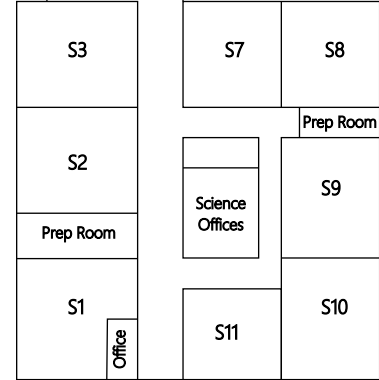

Katharine Lady Berkeley's School - Room Locations 2018/2019

Music Block

New Block

Science Block

Renishaw First Floor

Downstairs

Upstairs

Humanities Block

Renishaw Ground Floor

Downstairs

Trust Building

Upstairs

Kingswood Second Floor

Kingswood Ground Floor

Kingswood First Floor

Mathematics (Stan Sims)

Downstairs

Trust Building

Upstairs

Downstairs

Trust Building

Upstairs

Downstairs

Trust Building