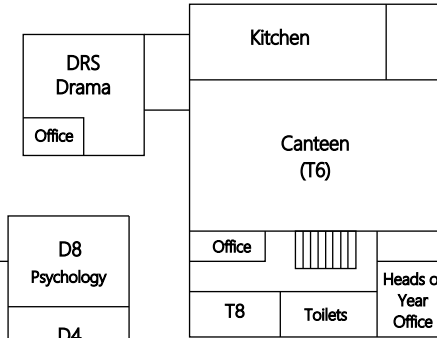

Katharine Lady Berkeley's School - Room Locations 2018/2019

Music Block

New Block

H7
COPE
H8
Mathematics

Science Block

Renishaw First Floor

Downstairs

Upstairs

Humanities Block

S14
Sociology

Renishaw Ground Floor

Downstairs

Trust Building

Upstairs

Kingswood Second Floor

Kingswood Ground Floor

Kingswood First Floor

Mathematics (Stan Sims)

Main Entrance