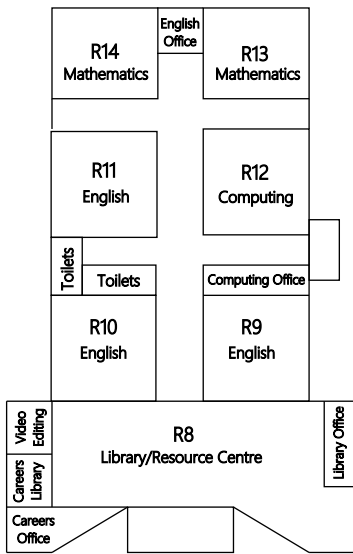

Katharine Lady Berkeley's School - Room Locations 2018/2019

Music Block

New Block

H7
COPE
H8
Mathematics

Science Block

Renishaw First Floor

Downstairs

Upstairs

Humanities Block

S14
Sociology

Renishaw Ground Floor

Downstairs

Trust Building

Upstairs

Kingswood Second Floor

Kingswood Ground Floor

Kingswood First Floor

Mathematics (Stan Sims)

Main Entrance