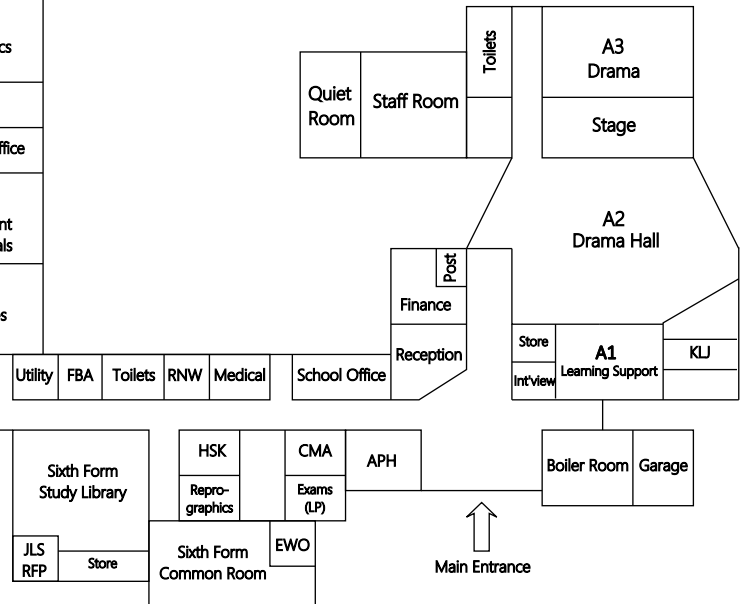

Katharine Lady Berkeley's School - Room Locations 2018/2019

Music Block

New Block

H7
COPE
H8
Mathematics

Science Block

Renishaw First Floor

Downstairs

Upstairs

Humanities Block

S14
Sociology

Renishaw Ground Floor

Downstairs

Trust Building

Upstairs

Kingswood Second Floor

Kingswood Ground Floor

Kingswood First Floor

Mathematics (Stan Sims)

Main Entrance