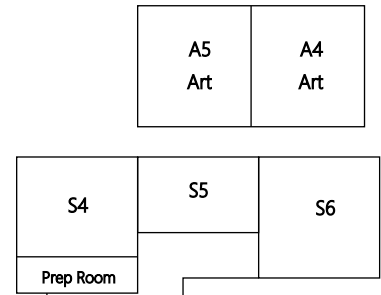

Katharine Lady Berkeley's School - Room Locations 2018/2019

Music Block

New Block

H7
COPE
H8
Mathematics

Science Block

Renishaw First Floor

Downstairs

Upstairs

Humanities Block

S14
Sociology

Renishaw Ground Floor

Downstairs

Trust Building

Upstairs

Kingswood Second Floor

Kingswood Ground Floor

Kingswood First Floor

Mathematics (Stan Sims)

Main Entrance