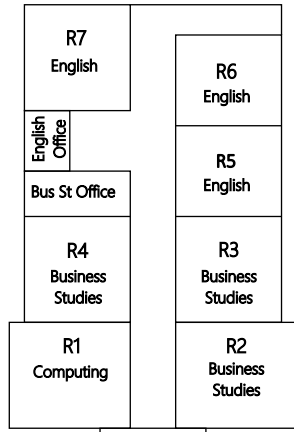

Katharine Lady Berkeley's School - Room Locations 2018/2019

Music Block

New Block

H7
COPE
H8
Mathematics

Science Block

Renishaw First Floor

Downstairs

Upstairs

Humanities Block

S14
Sociology

Renishaw Ground Floor

Downstairs

Trust Building

Upstairs

Kingswood Second Floor

Kingswood Ground Floor

Kingswood First Floor

Mathematics (Stan Sims)

Main Entrance