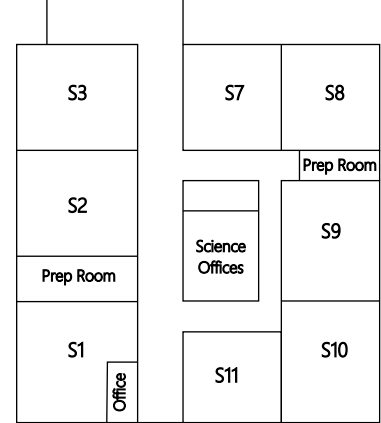

Katharine Lady Berkeley's School - Room Locations 2018/2019

Music Block

New Block

H7
COPE
H8
Mathematics

Science Block

Renishaw First Floor

Downstairs

Upstairs

Humanities Block

S14
Sociology

Renishaw Ground Floor

Downstairs

Trust Building

Upstairs

Kingswood Second Floor

Kingswood Ground Floor

Kingswood First Floor

Mathematics (Stan Sims)

Main Entrance